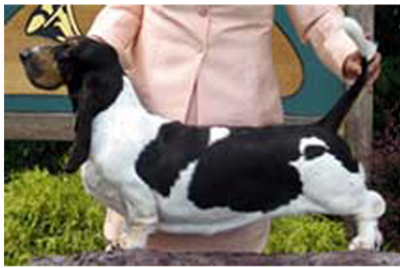

Pedigree For CH Topsfield-Sanchu Anna Karenina

Breed: Basset Hound
Color: Black White & Tan
Sex: Female
Born: 01/17/2006
Reg.#: HP20230103
Breeder: Claudia Orlandi
Owners: A Testoni, C Orlandi & C Steidel