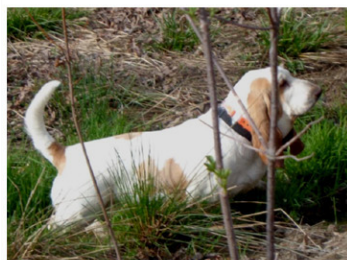

Pedigree For FC Vision Itsy Bitsy Vanilla Cream of Cloverhill, HH

Breed: Basset Hound
 Color: Red & White
 Sex: Female
 Born: 07/02/2014
 Reg.#: HP47949005

Degree of Linebreeding:
 Buggybumpers: 2/3
 Andromeda: 3/4
 Orion: 4/4

Bred by: Nancy Richmond, Denise Rushworth
 Belinda Lanphear & Judy Tuck

Owned by: Claudia Orlandi, Guillermo Gonzalez & Nancy Richmond

Parents	Grand-Parents	Great-Grand-Parents	Great-Great-Grand-Parents
GRCH Can. Ch. Corkery's I Am The Captain	MBIS MBISS CH Topfield- Cloverhil Buggybumpers ROM	MBIS MBISS CH Topfield Bumper Cars CD ROM	MBISS CH Topfield Snickers ROM
			CH Topfield Jingle Bells ROM
		CH Topfield Andromeda of Vision	CH Topfield Orion ROM
			CH Vision Keep the Faith ROM
	A/C CH Corkery's Strike It Rich	CH Me-Don's Cloverhill Encore ROM	CH Me-Don's O'South Top Priority ROM
			CH Me-Don's Ray of Light
Can. Ch. Follow Me De Lansor		Can. Ch. Soundtrack Up Up and Away CAN CD	
		Can. Ch. Big Bertha De Lansor	
GFCH DCh. Vision Houndarosa Box of Chocolates MHE	DCh. Topsfield-Sanchu Jimmy Choo Spectrum SHH	MBIS MBISS CH Topfield- Cloverhil Buggybumpers ROM	MBIS MBISS CH Topfield Bumper Cars CD ROM
			CH Topfield Andromeda of Vision
		CH Topsfield-Sanchu Soda Pop CD RN ROM	MBIS MBISS CH Topfield-Sanchu Sports Car ROM
			CH Topsfield Fresca ROM
	DCh. Vision Spectrum Sassy Britches MHE	BERM CH CH Vision Spectrum Infrared Tpsfld	CH Topsfield Orion ROM
			CH Vision Keep the Faith ROM
		CH Vision Katie Did It	A/C CH Cloverhill Jeremiah Bramwell ROM
			CH Vision You Better Watch Out