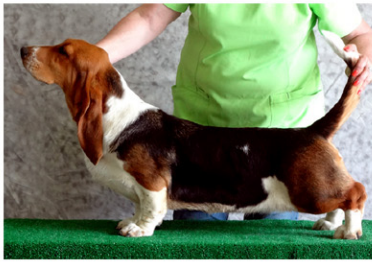

Pedigree for Topsfield-Lebrera Mary Mary Quite Contrary of Sanchu

Breed: Basset Hound
Color: Black Brown & White

Sex: Female
Born: 08/16/2016

Reg. #: HP52400903

Bred by: Claudia Orlandi & Guillermo Gonzalez