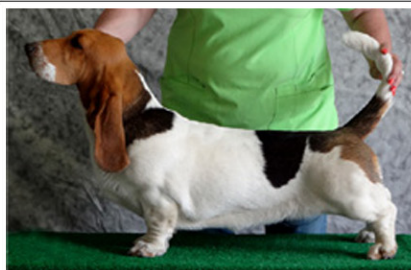

Pedigree For Topsfield-Lebrera Thumbelina of Sanchu

Breed: Basset Hound
Color: White & Brown
Sex: Female
Born: 10/19/2016
Reg.#: HP53394501
Bred by: Claudia Orlandi & Judy Tuck
Owned by: Claudia Orlandi, Guillermo Gonzalez & Sue Frischmann

Degree of Linebreeding:
King of Queens 2/4
Bumper Cars 4.4/2

Parents	Grand-Parents	Great-Grand-Parents	Great-Great-Grand-Parents
CH Topsfield-Sanchu Gelato	Am. Ch. Aust. Ch. Topsfield-Sanchu King of Queens ROM	CH Topsfield Orion ROM	MBIS MBISS CH Topsfield Bumper Cars CD ROM
			CH Topsfield Silhouette
		CH Topsfield Fresca ROM	A/C CH Soundtrack Roll Me Away CAN CD ROM ROMC
			CH Topsfield Calliope
	CH Topsfield Maredge Splenda ROM	CH Topsfield-Sanchu Wheaties	MBIS MBISS CH Topsfield Bumper Cars CD ROM
			CH Topsfield-Sanchu Fruit Loops
	CH Maredge Sweet Tea	CH Maredge Tar Heel	
		CH Maredge Mairzy Doats	
CH Topsfield-Cloverhill Murder She Wrote of Sanchu	MBIS MBISS CH Topsfield Bumper Cars CD ROM	MBISS CH Topsfield Snickers ROM	CH Brevis Olympian TD CDX
			CH Topsfield Hollyhocks
		CH Topsfield Jingle Bells ROM	A/C CH Ambrican Lipizzan ROM
			CH Topsfield Giselle
	CH Topsfield-Sanchu House of Mirrors of Cloverhill	GRCH Aust. Ch. Beauchasseur Hewgo Boss	Aust. Ch. Eyztakaonya Vandebilt
			Aust. Ch. Beauchasseur Vroom Vroom
		CH Cloverhill-Topsfield Free Spin	Am. Ch. Aust. Ch. Topsfield-Sanchu King of Queens ROM
			CH Topsfield-Sanchu Dior O'Cloverhill